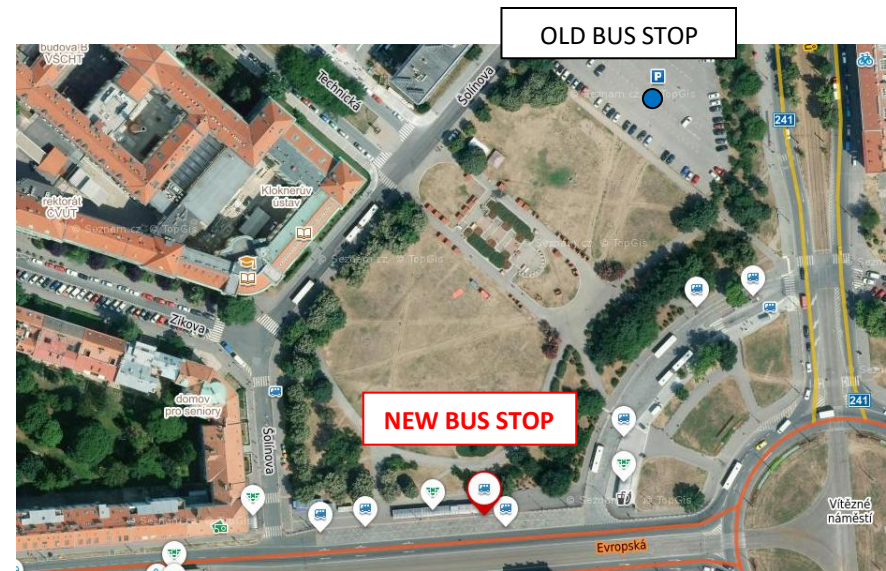

# NEW SCHOOL SHUTTLE BUS STOP AT DEJVICKÁ ON EVROPSKÁ STREET

## FROM DEJVICKÁ STATION TO PRIMARY AND JUNIOR HIGH SCHOOLS

The bus leaves Dejvice from the bus stop on Evropská street, in the direction to the airport. It is next to the current public bus stop for public transport buses 107 and 147 in the direction to Suchdol.

The aerial photograph and map give the location of the stop in Dejvice.