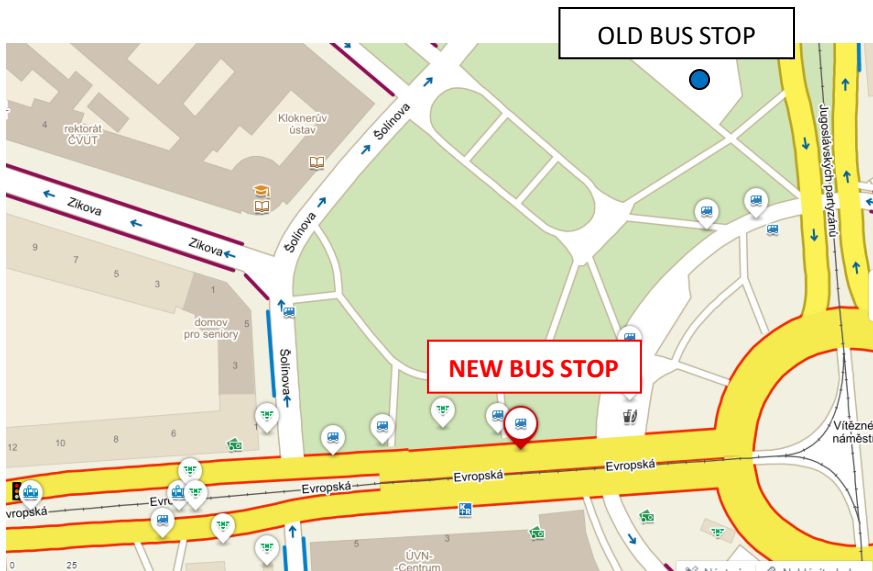

# NEW SCHOOL SHUTTLE BUS STOP AT DEJVICKÁ ON EVROPSKÁ STREET

## FROM DEJVICKÁ STATION TO PRIMARY AND JUNIOR HIGH SCHOOLS

The bus leaves Dejvice from the bus stop on Evropská street, in the direction to the airport. It is next to the current public bus stop for public transport buses 107 and 147 in the direction to Suchdol.

The aerial photograph and map give the location of the stop in Dejvice.