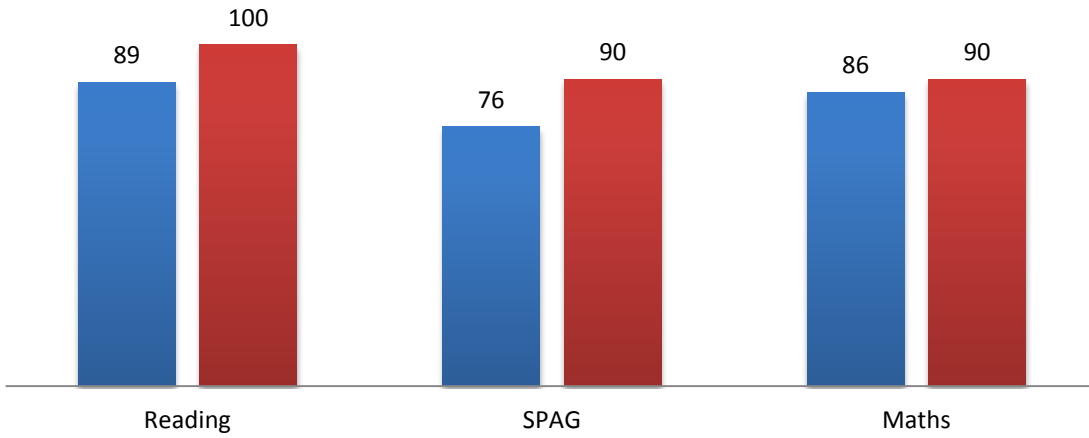

## Long -Term Student Level 4 SATS Results KS2 - 2015

\*Long -Term Students are those who began Riverside Primary in KS1

■ UK % Average ■ Riverside % Average

## Long-Term Student Level 5 SATS Results KS2 - 2015

\*Long-Term Students are those who began Riverside Primary in KS1

■ UK % Average ■ Riverside % Average