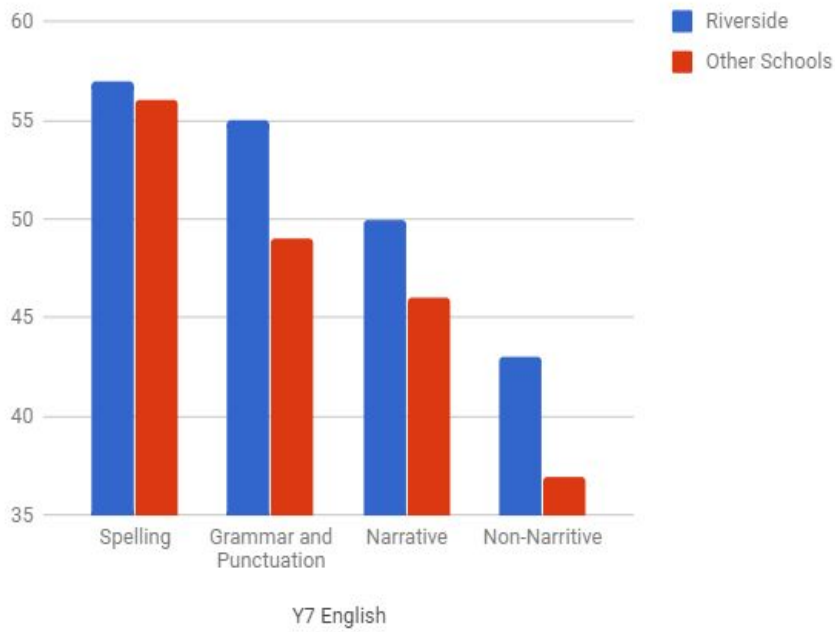

GL Assessments Results 2017 Riverside Comparison with Other Schools

The progress tests set by GL Assessment allow for a comparison between the performances of Riverside Students with students in other British and International Schools. The results inform teaching practice and the learning styles of our students allowing us to develop curriculum plans that meet the needs of all students. The results demonstrate that Riverside Students perform at a level higher than other schools.

Year 7