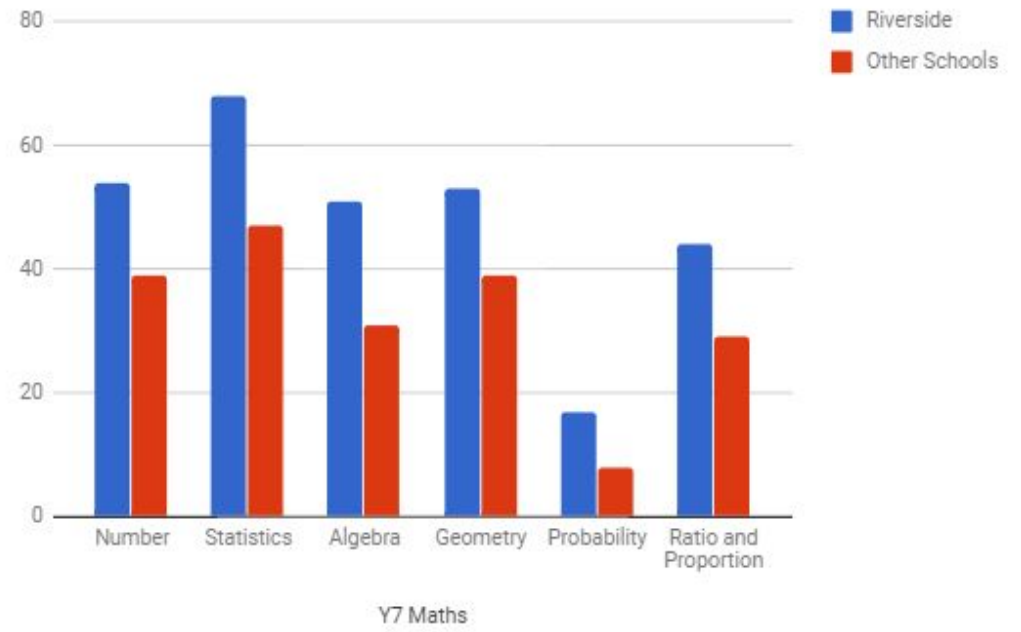

GL Assessments Results 2017 Riverside Comparison with Other Schools

The progress tests set by GL Assessment allow for a comparison between the performances of Riverside Students with students in other British and International Schools. The results inform teaching practice and the learning styles of our students allowing us to develop curriculum plans that meet the needs of all students. The results demonstrate that Riverside Students perform at a level higher than other schools.

Year 7