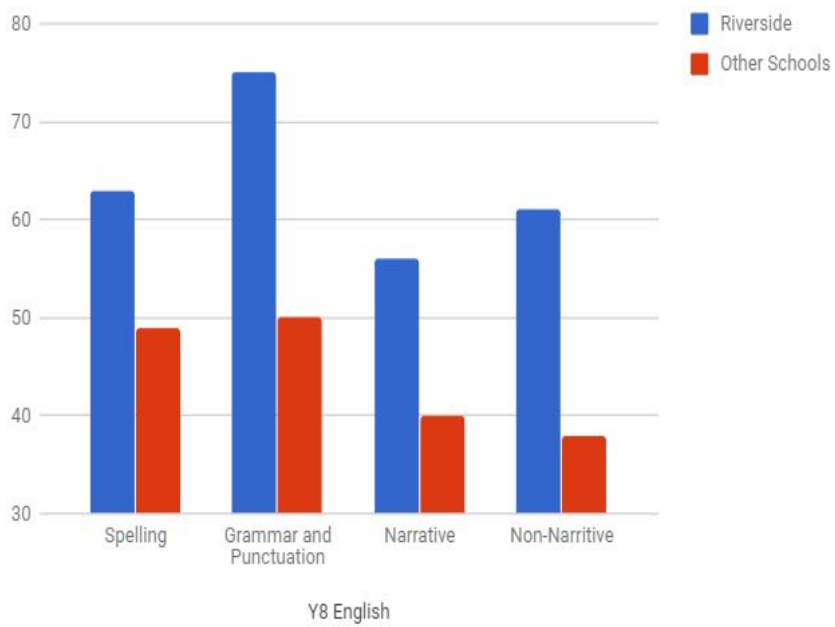

GL Assessments Results 2017 Riverside Comparison with Other Schools

The progress tests set by GL Assessment allow for a comparison between the performances of Riverside Students with students in other British and International Schools. The results inform teaching practice and the learning styles of our students allowing us to develop curriculum plans that meet the needs of all students. The results demonstrate that Riverside Students perform at a level higher than other schools.

Year 7

Year 8

Year 9