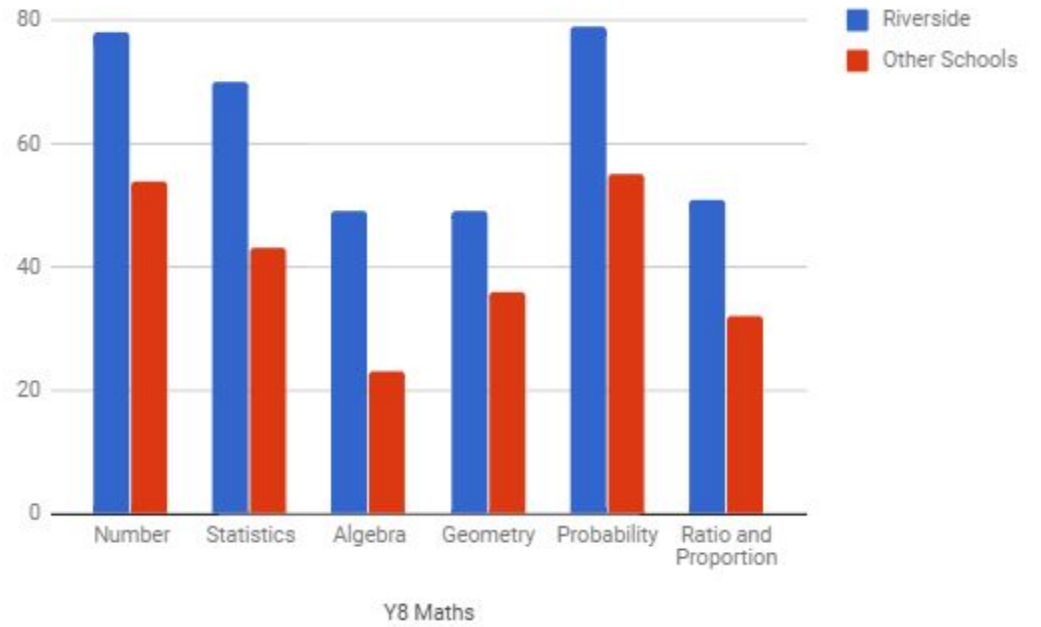

GL Assessments Results 2017 Riverside Comparison with Other Schools

The progress tests set by GL Assessment allow for a comparison between the performances of Riverside Students with students in other British and International Schools. The results inform teaching practice and the learning styles of our students allowing us to develop curriculum plans that meet the needs of all students. The results demonstrate that Riverside Students perform at a level higher than other schools.

Year 7

Year 8

Year 9