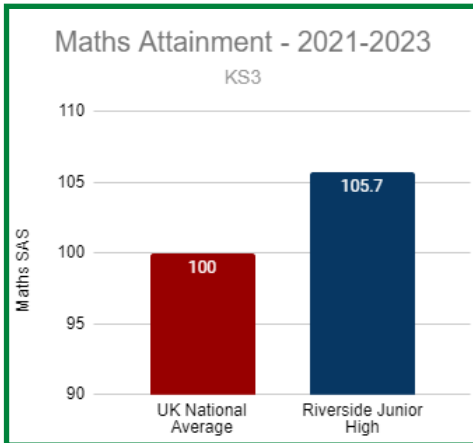

2023 JUNIOR HIGH PROGRESS TESTS

GL Assessments

With an average score of 107.1 Points across all assessments (compared to the UK average of 100 Points), Riverside Junior High students have achieved higher levels of attainment.

Students who have had the majority of their education at Riverside achieve results that are significantly above the UK average.

The assessments, designed to track the students' progress, show that Riverside Junior High students progression is beyond the average levels achieved.