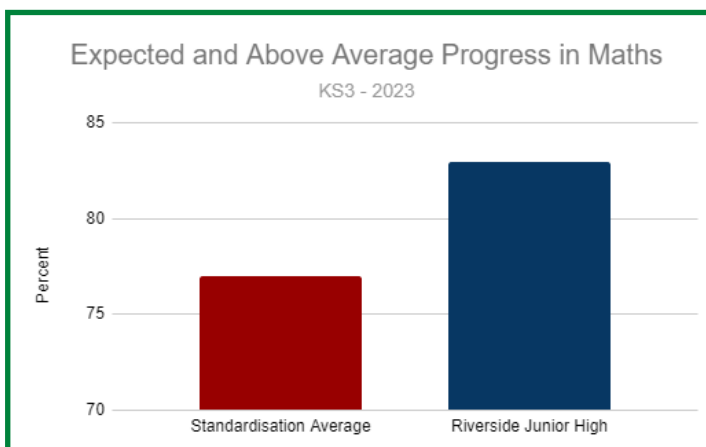

2023 JUNIOR HIGH PROGRESS TESTS

GL Assessments

With an average score of 107.1 Points across all assessments (compared to the UK average of 100 Points), Riverside Junior High students have achieved higher levels of attainment.

Students who have had the majority of their education at Riverside achieve results that are significantly above the UK average.

The assessments, designed to track the students' progress, show that Riverside Junior High students progression is beyond the average levels achieved.