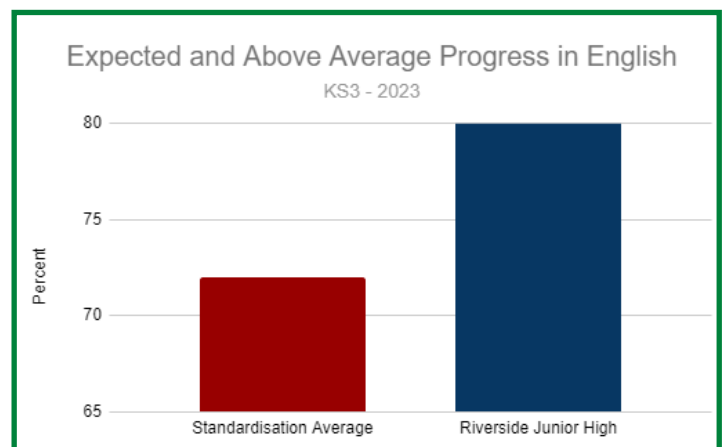

2023 JUNIOR HIGH PROGRESS TESTS

GL Assessments

With an average score of 107.1 Points across all assessments (compared to the UK average of 100 Points), Riverside Junior High students have achieved higher levels of attainment.

Students who have had the majority of their education at Riverside achieve results that are significantly above the UK average.

The assessments, designed to track the students' progress, show that Riverside Junior High students progression is beyond the average levels achieved.