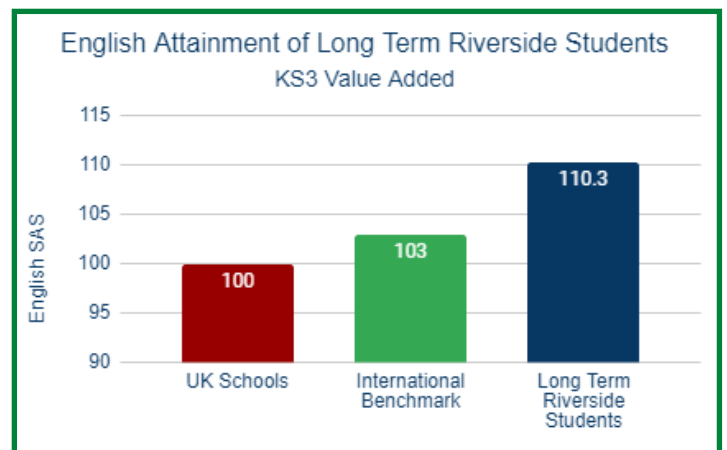

2023 JUNIOR HIGH PROGRESS TESTS

GL Assessments

With an average score of 107.1 Points across all assessments (compared to the UK average of 100 Points), Riverside Junior High students have achieved higher levels of attainment.

Students who have had the majority of their education at Riverside achieve results that are significantly above the UK average.

The assessments, designed to track the students' progress, show that Riverside Junior High students progression is beyond the average levels achieved.