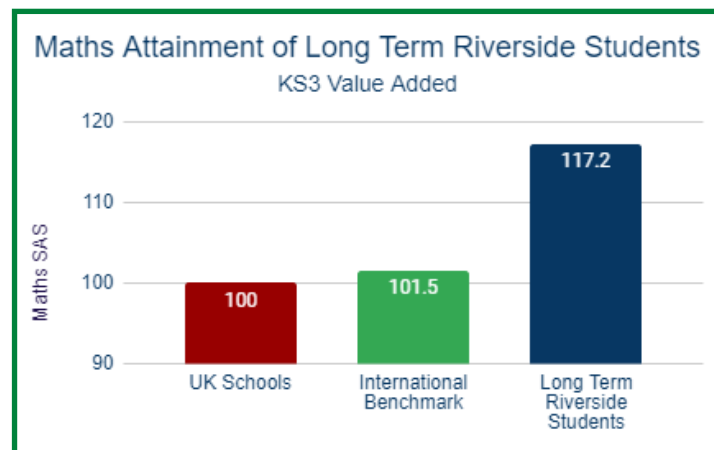

2023 JUNIOR HIGH PROGRESS TESTS

GL Assessments

With an average score of 107.1 Points across all assessments (compared to the UK average of 100 Points), Riverside Junior High students have achieved higher levels of attainment.

Students who have had the majority of their education at Riverside achieve results that are significantly above the UK average.

The assessments, designed to track the students' progress, show that Riverside Junior High students progression is beyond the average levels achieved.