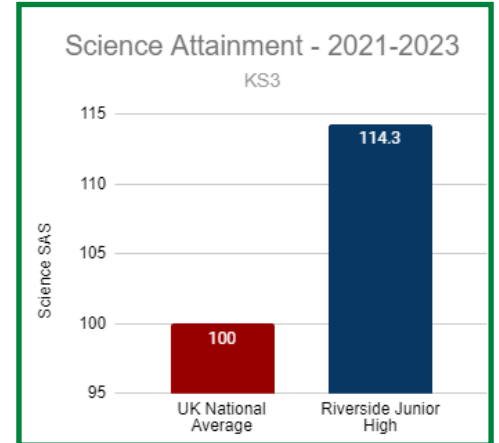

2023 JUNIOR HIGH PROGRESS TESTS

GL Assessments

With an average score of 107.1 Points across all assessments (compared to the UK average of 100 Points), Riverside Junior High students have achieved higher levels of attainment.

Students who have had the majority of their education at Riverside achieve results that are significantly above the UK average.

The assessments, designed to track the students' progress, show that Riverside Junior High students progression is beyond the average levels achieved.