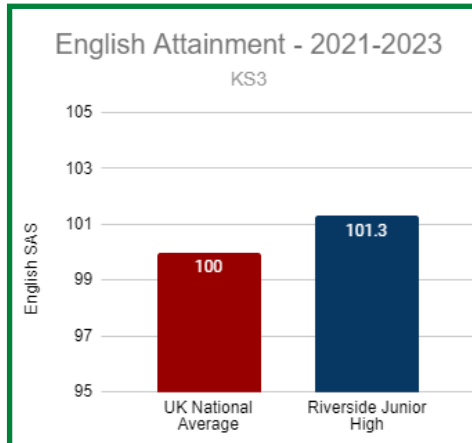

2023 JUNIOR HIGH PROGRESS TESTS

GL Assessments

With an average score of 107.1 Points across all assessments (compared to the UK average of 100 Points), Riverside Junior High students have achieved higher levels of attainment.

Students who have had the majority of their education at Riverside achieve results that are significantly above the UK average.

The assessments, designed to track the students' progress, show that Riverside Junior High students progression is beyond the average levels achieved.